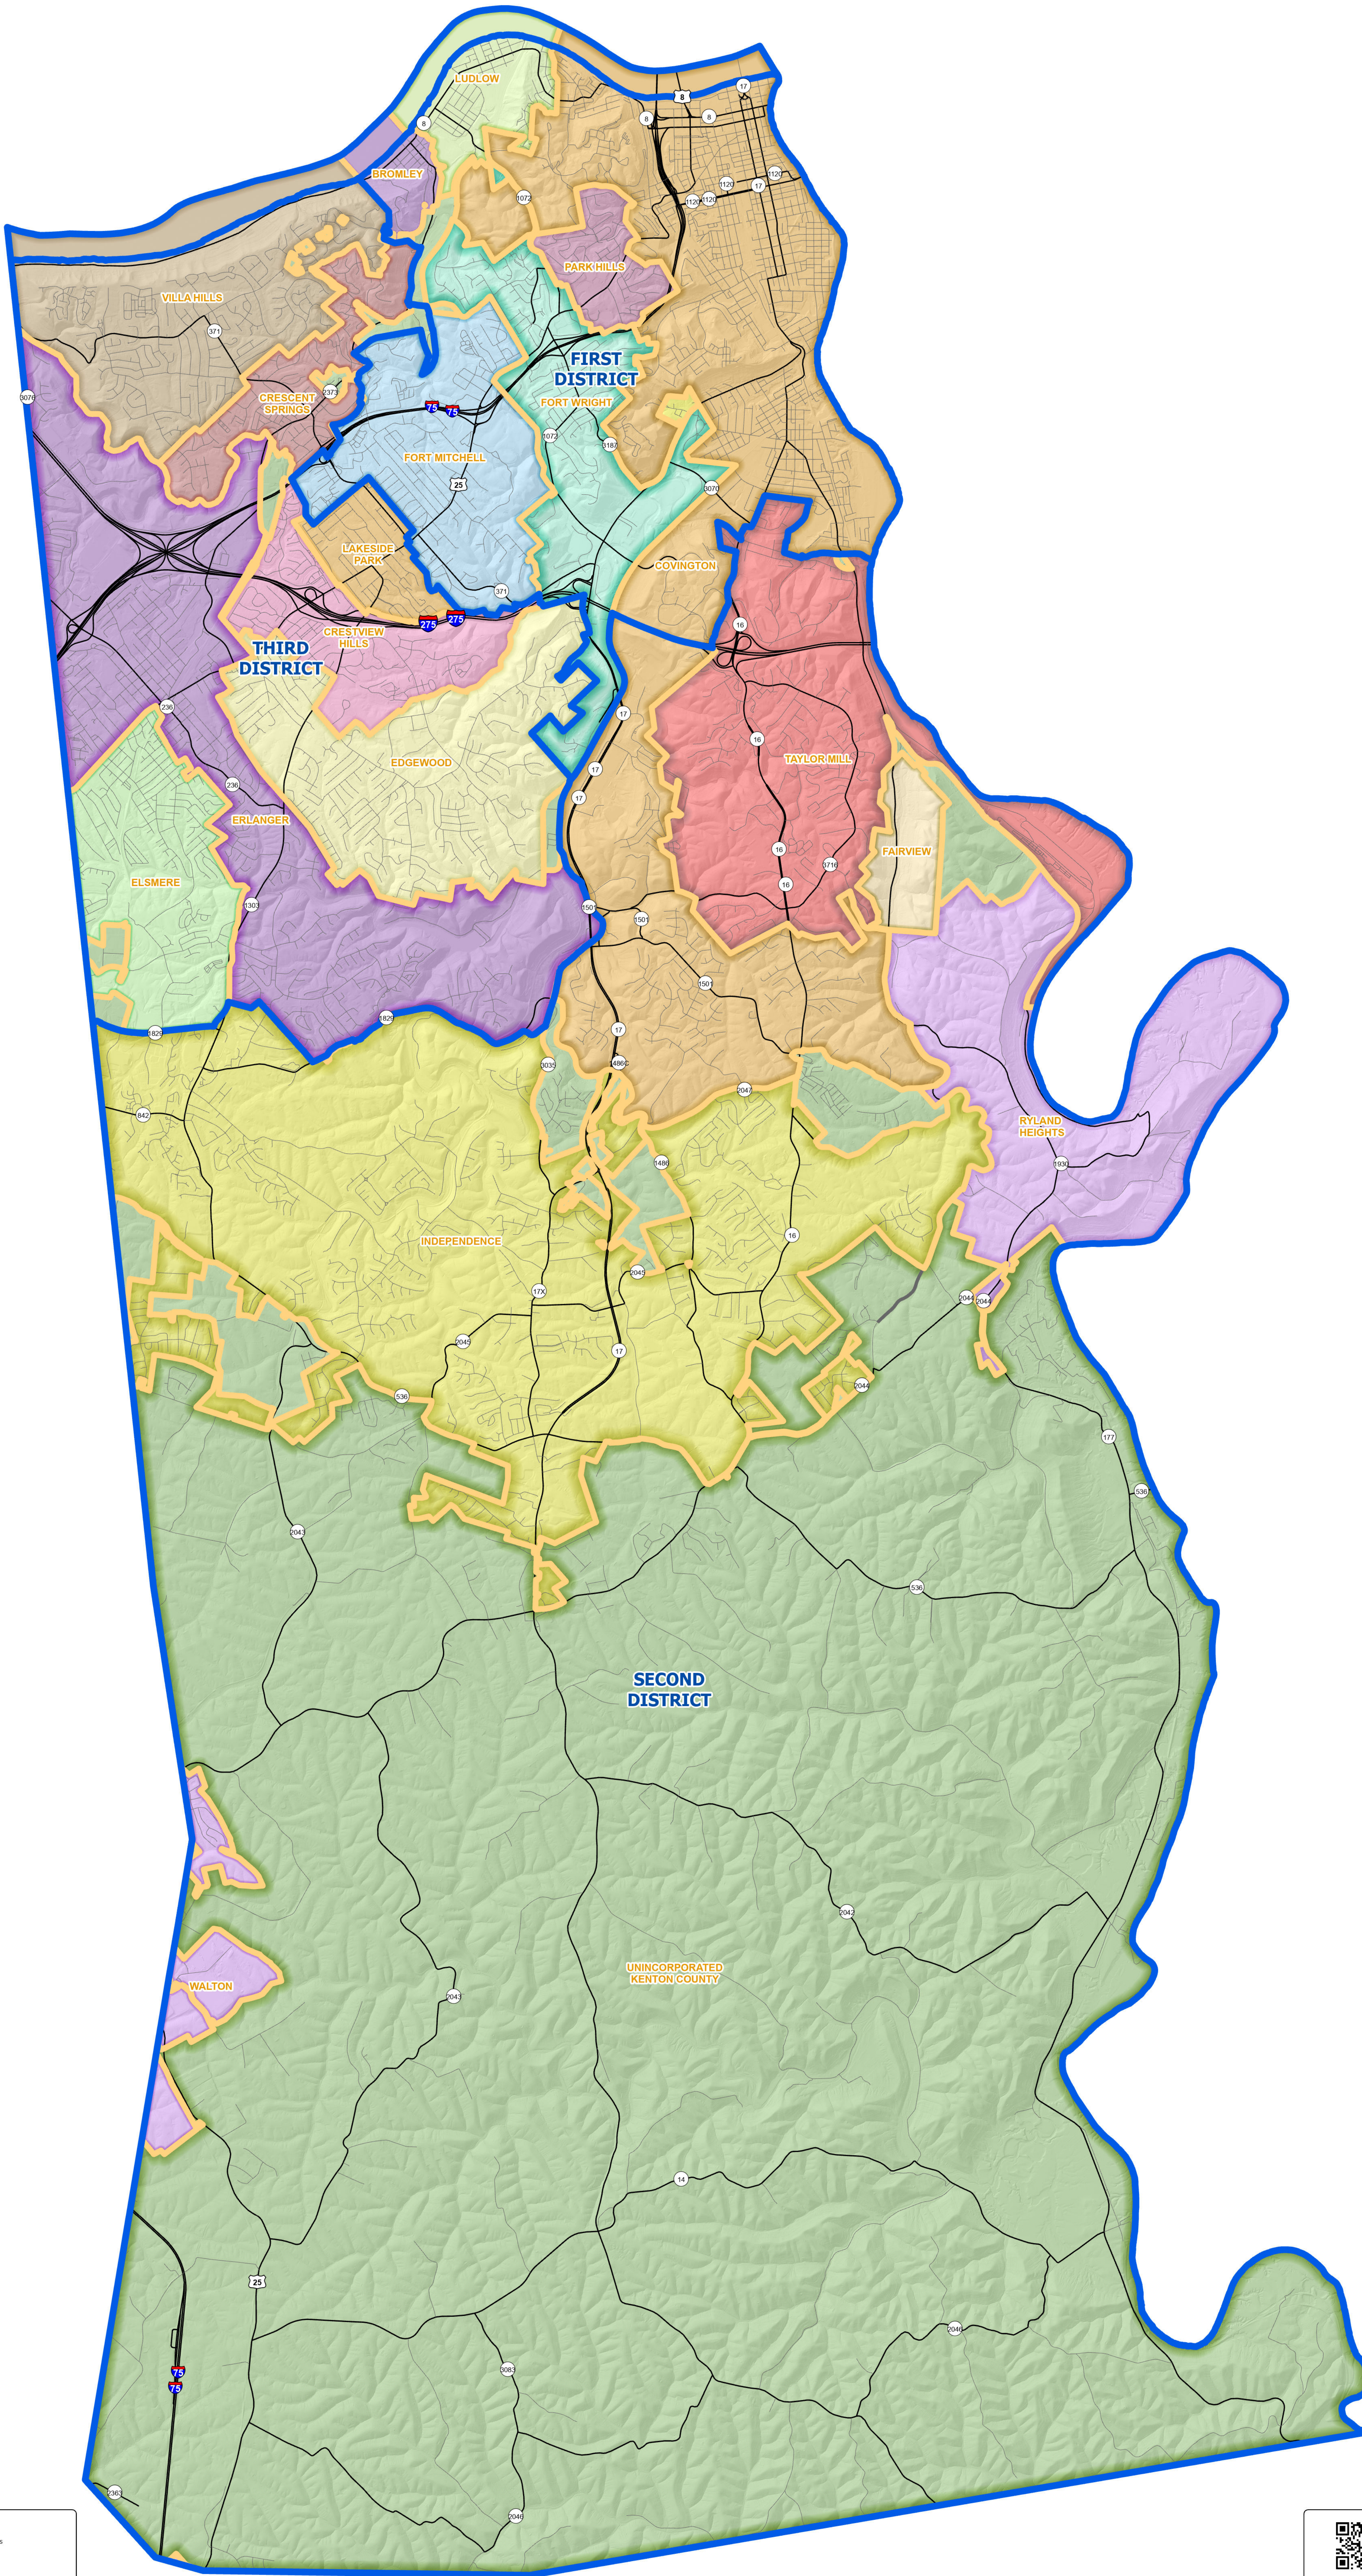

Kenton County Commissioner Districts with Cities

	Commissioner Districts		OTTENDEN		FORT WRIGHT		RYLAND HEIGHTS
	Active City (Shaded Only)		EDGEWOOD		INDEPENDENCE		TAYLOR MILL
	BROMLEY		ELSMERE		ADAMSON HILL		UNINCORPORATED KENTON COUNTY
	COVINGTON		FAIRVIEW		LAKESIDE PARK		VILLA HILLS
	CRESCENT SPRINGS		ERLANGER		LUDLOW		WALTON
	CRESTVIEW HILLS		FORT MITCHELL		PARK HILLS		

1:32,000

1840 Simon Kenton Way
Covington, KY 41011
859.333.8860
Office hours M-F 8-5
www.linkgis.org

Parcel data provided by CCPVA, KCPVA, PCPVA and LINK-GIS.

Date: 8/29/2024

These GIS data are deemed reliable and every effort has been made to ensure their accuracy. They are, however, provided "as is" without warranty of correctness, timeliness, reliability, or completeness. Map elements do not represent a legal survey of land. Use of these data for any purpose should be with an acknowledgement of their limitations, including the fact that they are dynamic in nature and in a constant state of maintenance. Field investigation may be necessary.