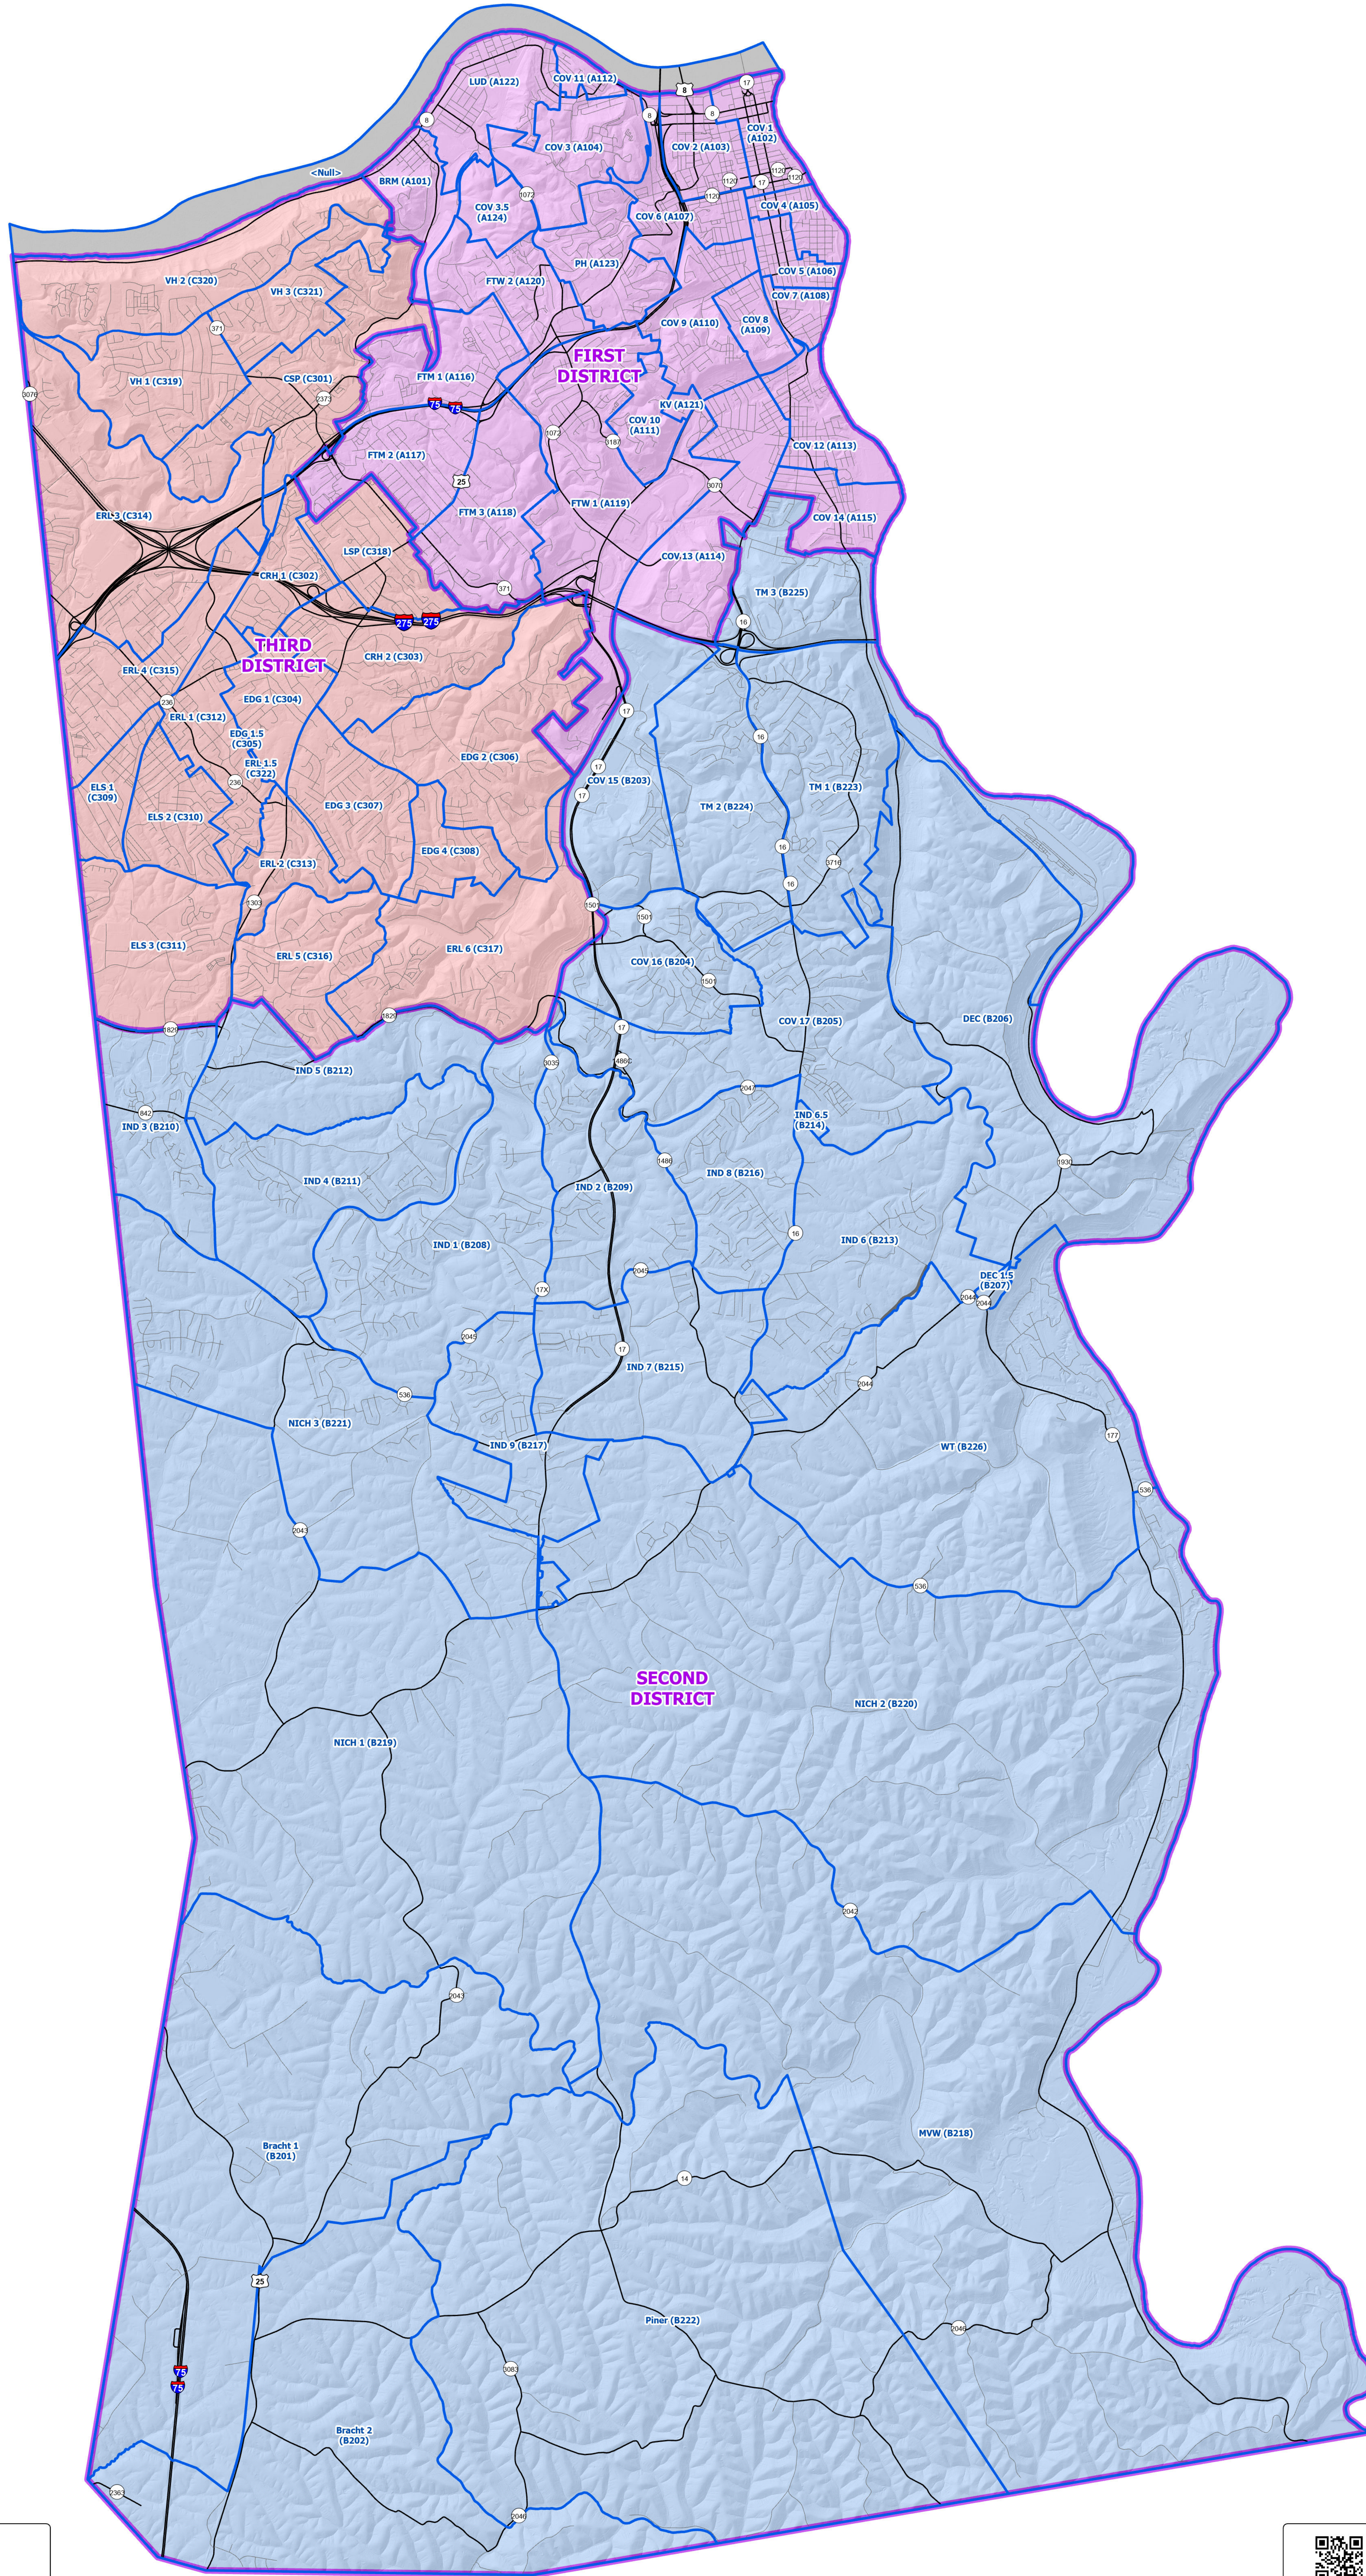

Kenton County Commissioner Districts

KENTON PRECINCTS

Commissioner Districts

- FIRST DISTRICT
- SECOND DISTRICT
- THIRD DISTRICT

1:32,096

1840 Simon Kenton Way
Covington, KY 41011
953.331.8560
Office hours M-F 8-5
www.linkgis.org

These GIS data are deemed reliable and every effort has been made to ensure their accuracy. They are, however, provided "as is" without warranty of correctness, timeliness, reliability, or completeness. Map elements do not represent a legal survey of land. Use of these data for any purpose should be with an acknowledgement of their limitations, including the fact that they are dynamic in nature and in a constant state of maintenance. Field investigation may be necessary.

Parcel data provided by CCPVA, KCPVA, PCPVA and LINK-GIS.

Date: 8/28/2024