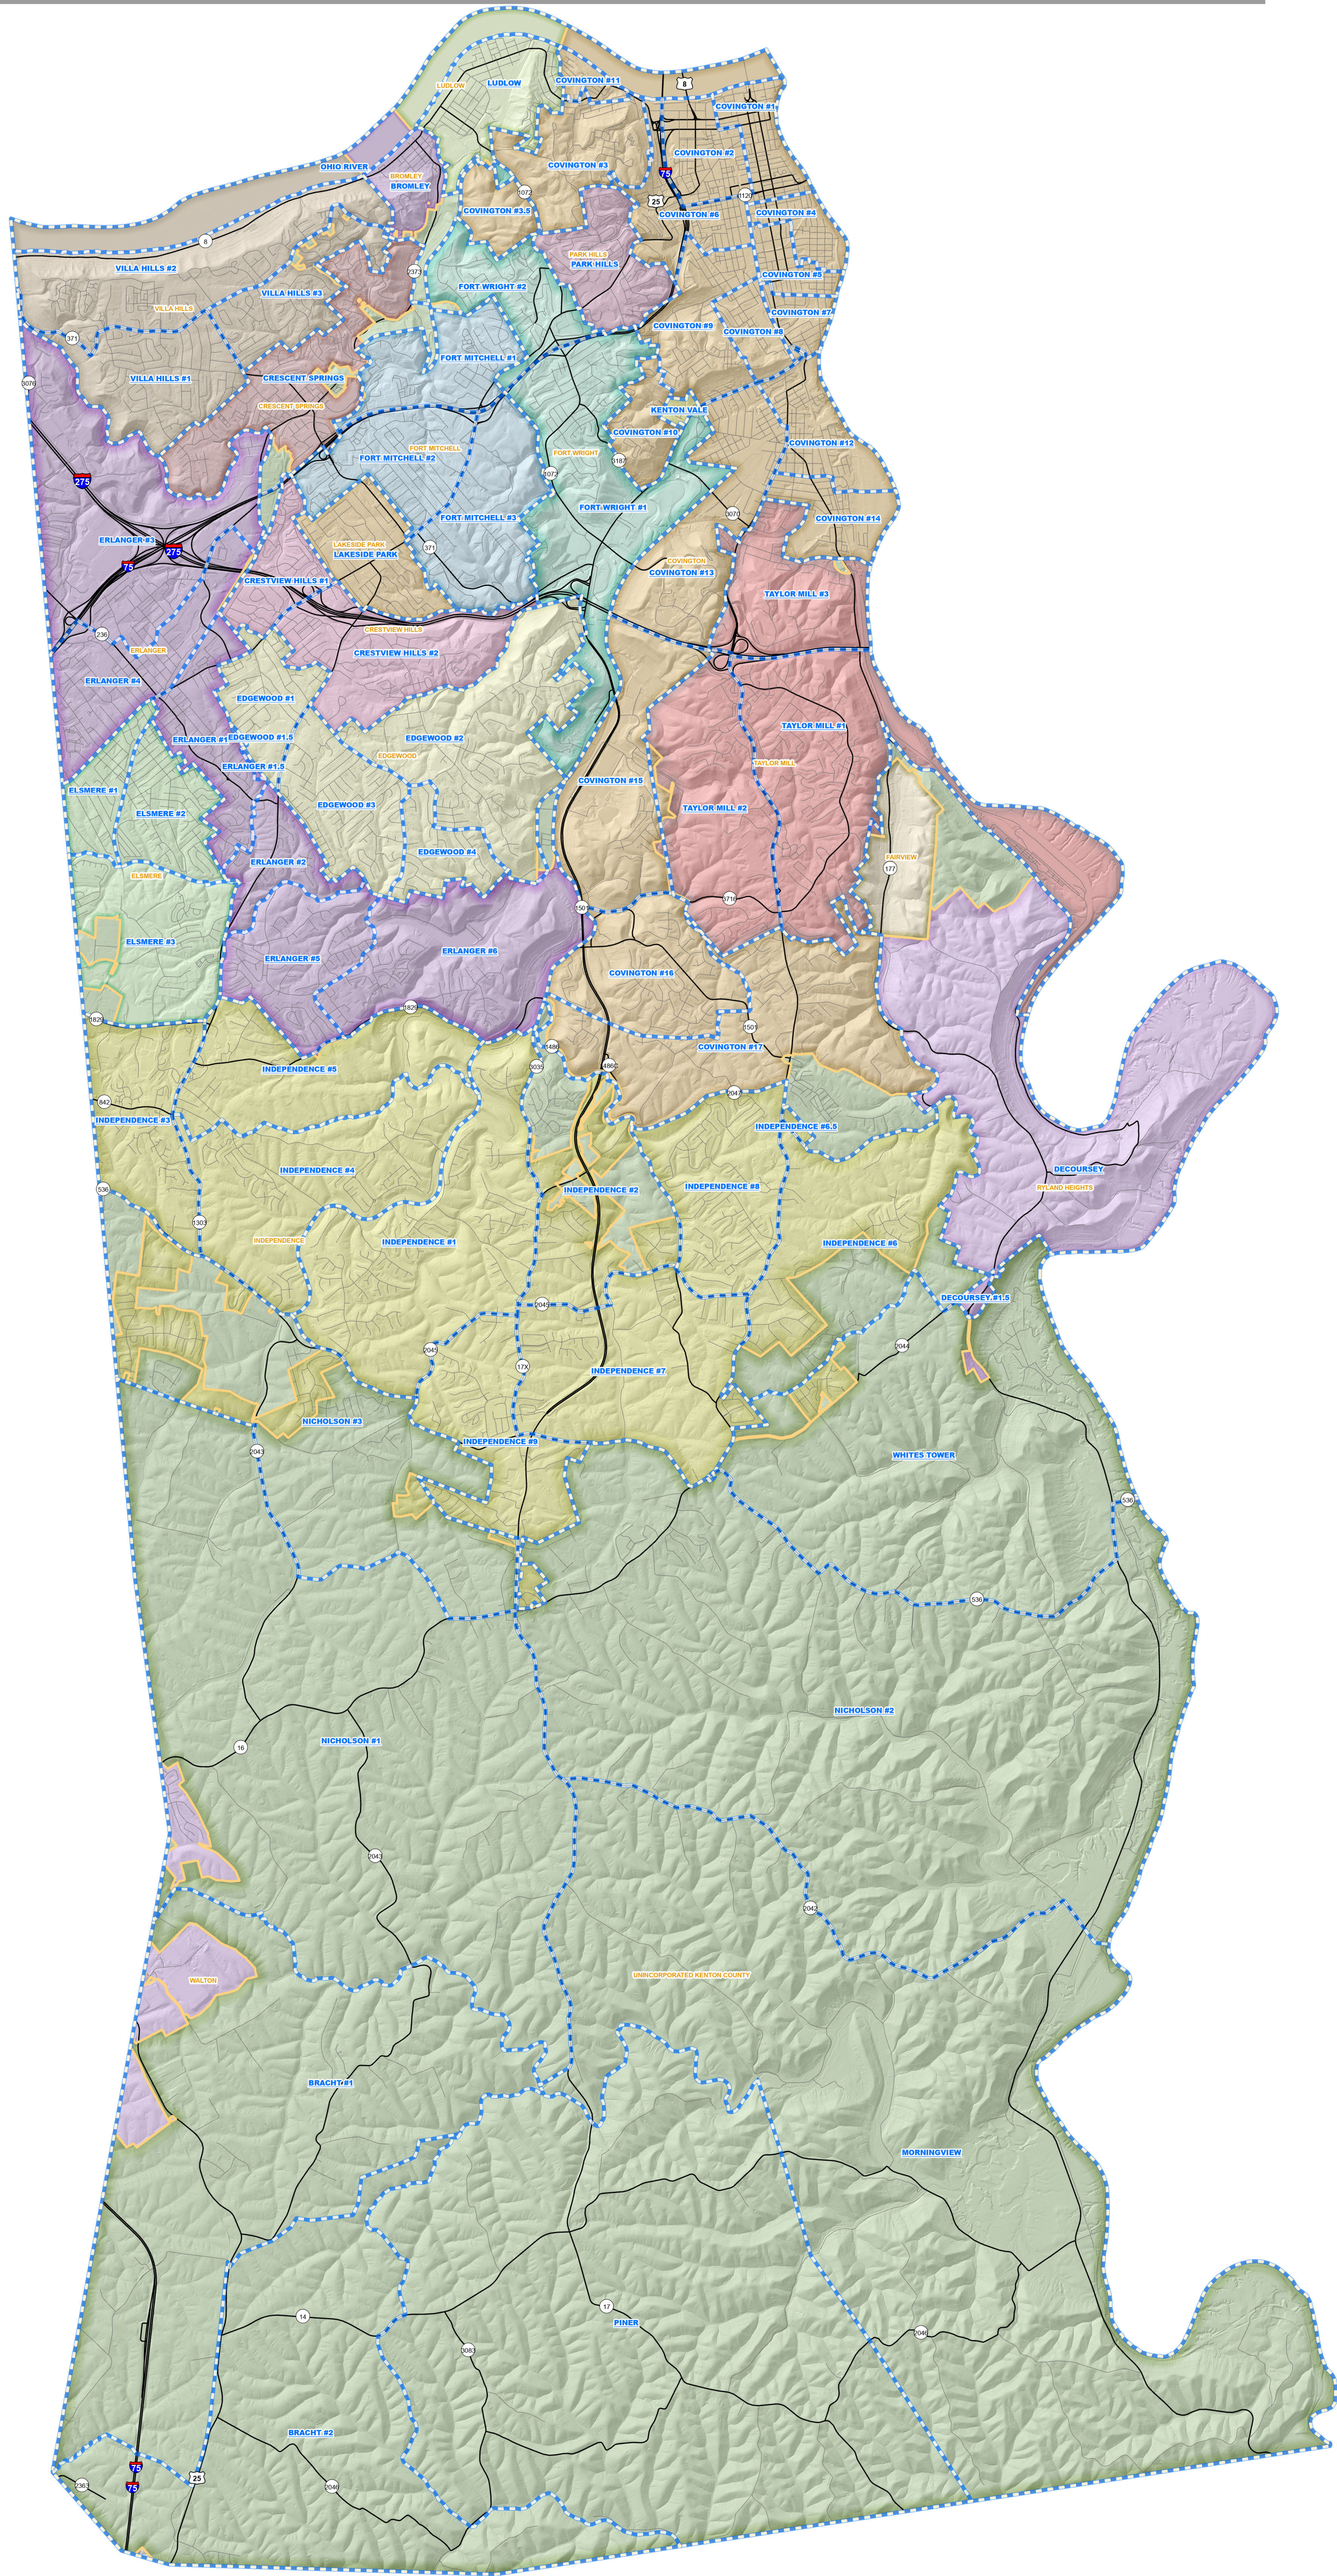

VOTING PRECINCTS

Date: 9/16/2024