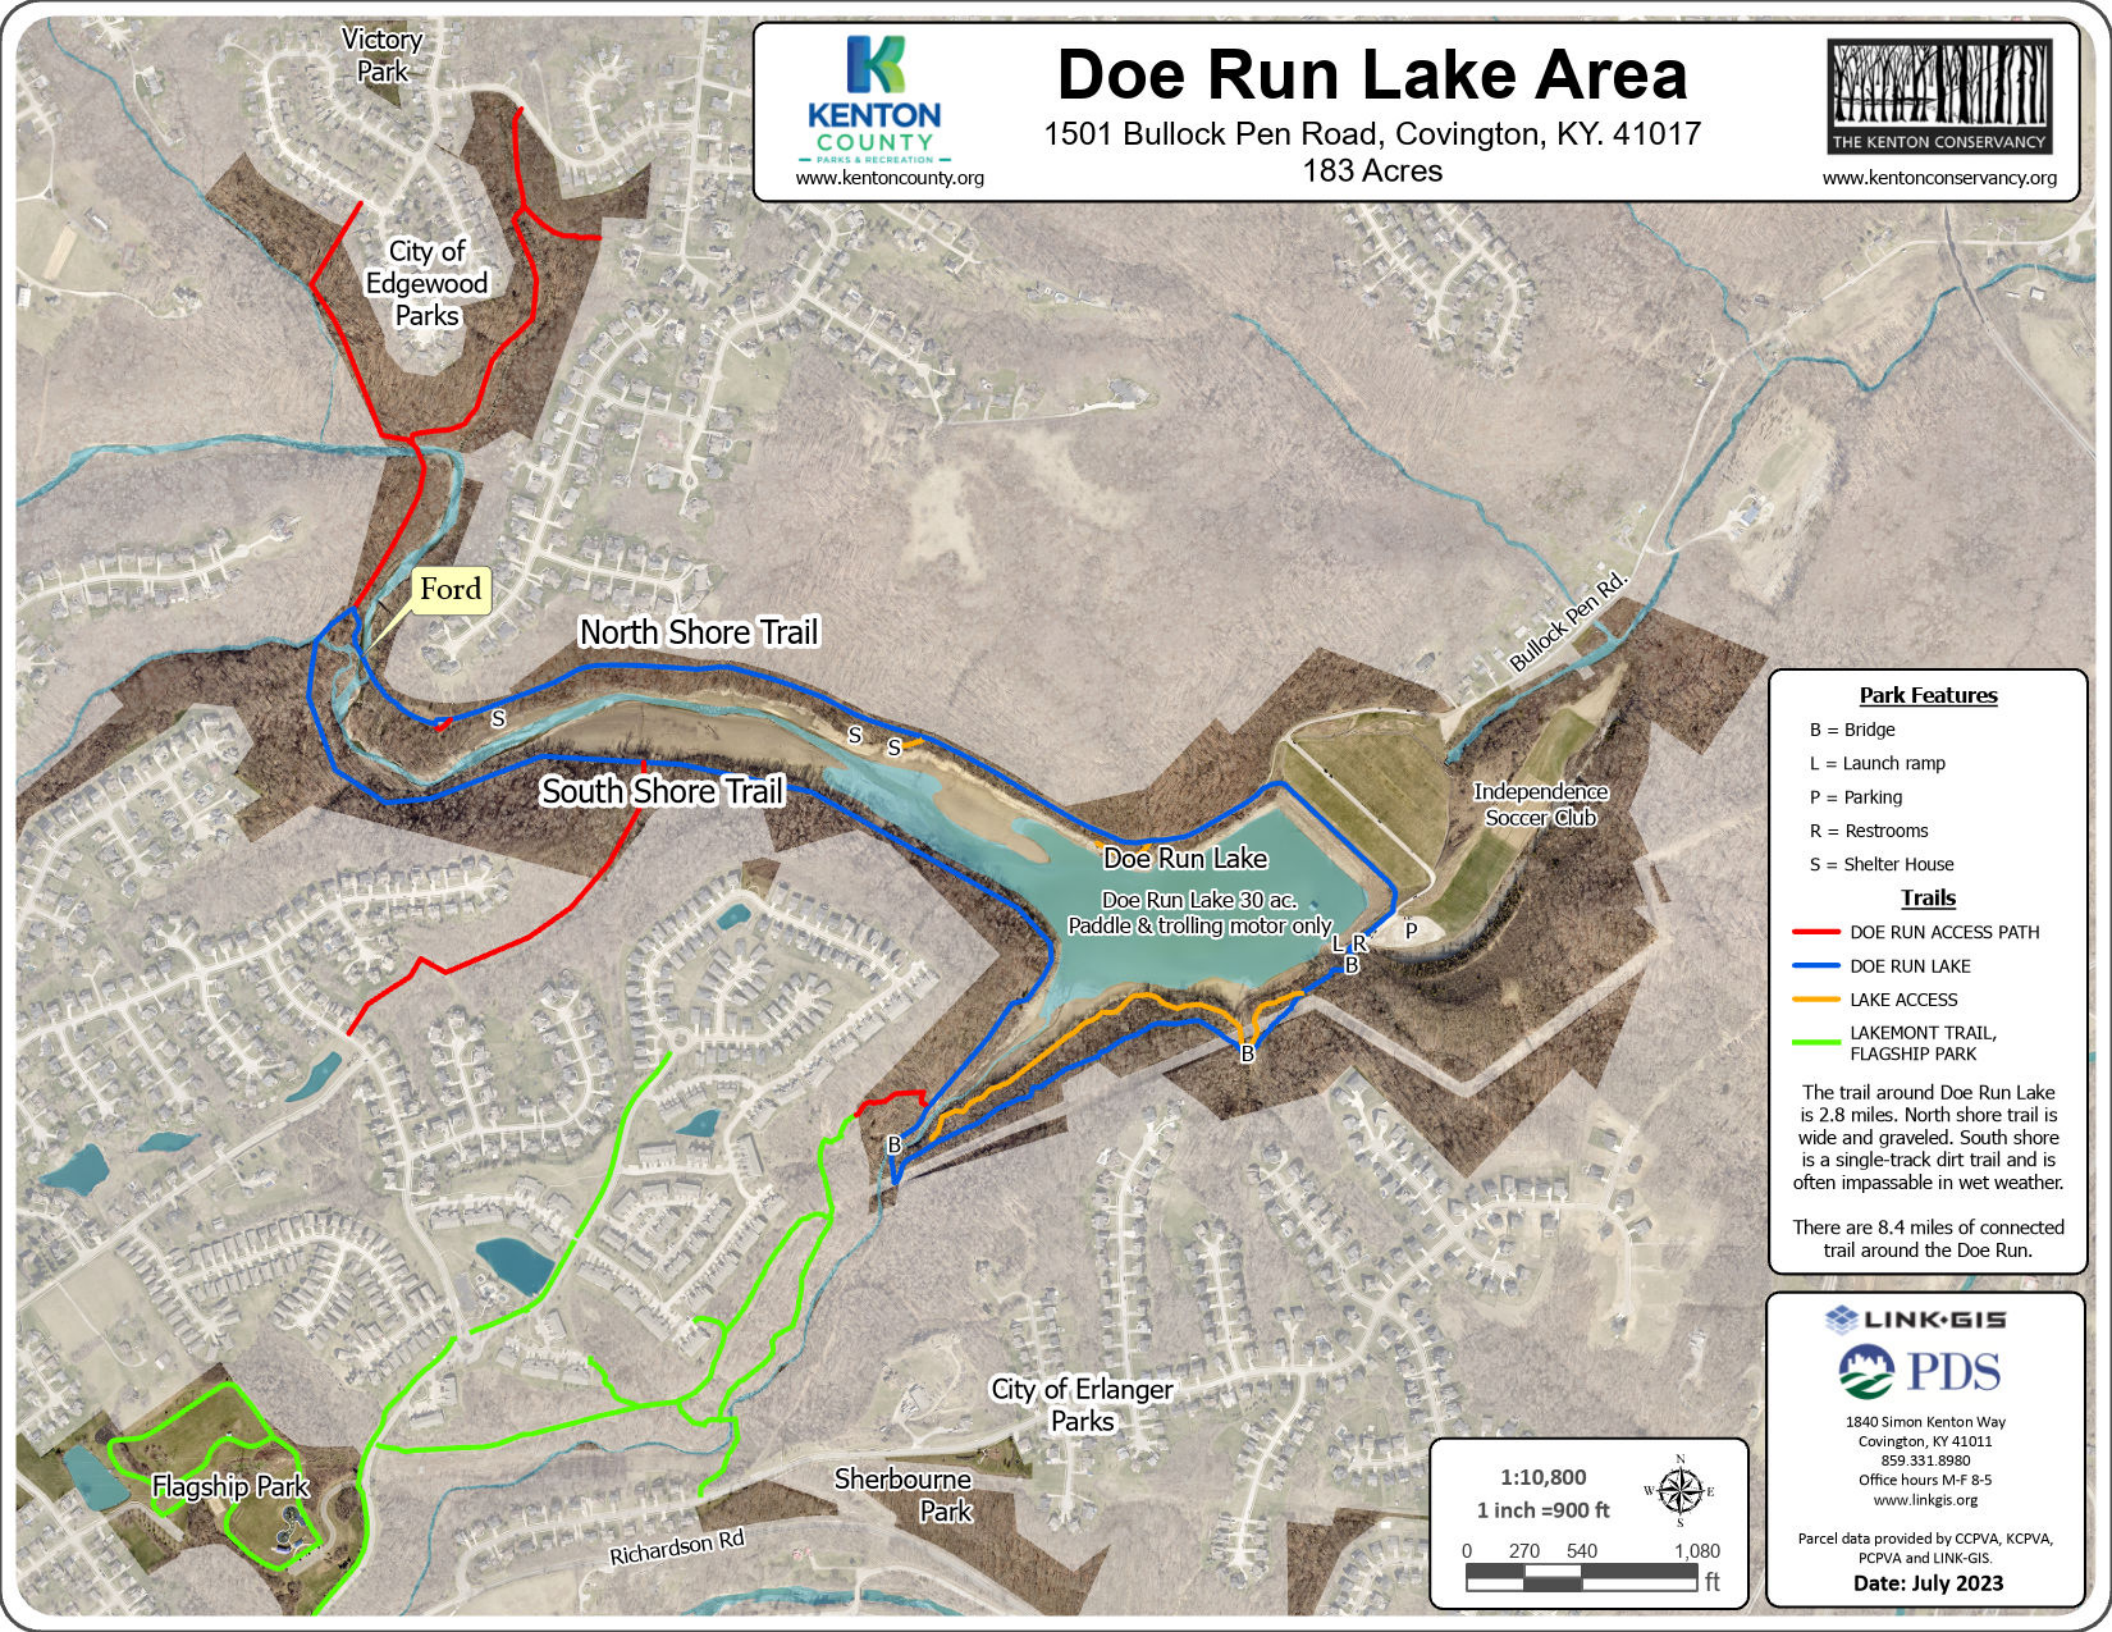

Doe Run Lake Area

1501 Bullock Pen Road, Covington, KY. 41017
183 Acres

www.kentonconservancy.org

Park Features

- B = Bridge
- L = Launch ramp
- P = Parking
- R = Restrooms
- S = Shelter House

Trails

- DOE RUN ACCESS PATH
- DOE RUN LAKE
- LAKE ACCESS
- LAKEMONT TRAIL, FLAGSHIP PARK

The trail around Doe Run Lake is 2.8 miles. North shore trail is wide and gravelled. South shore is a single-track dirt trail and is often impassable in wet weather.

There are 8.4 miles of connected trail around the Doe Run.

 LINK-GIS

1840 Simon Kenton Way
Covington, KY 41011
859.331.8980
Office hours M-F 8-5
www.linkgis.org

Parcel data provided by CCPVA, KCPVA, PCPVA and LINK-GIS.

Date: July 2023