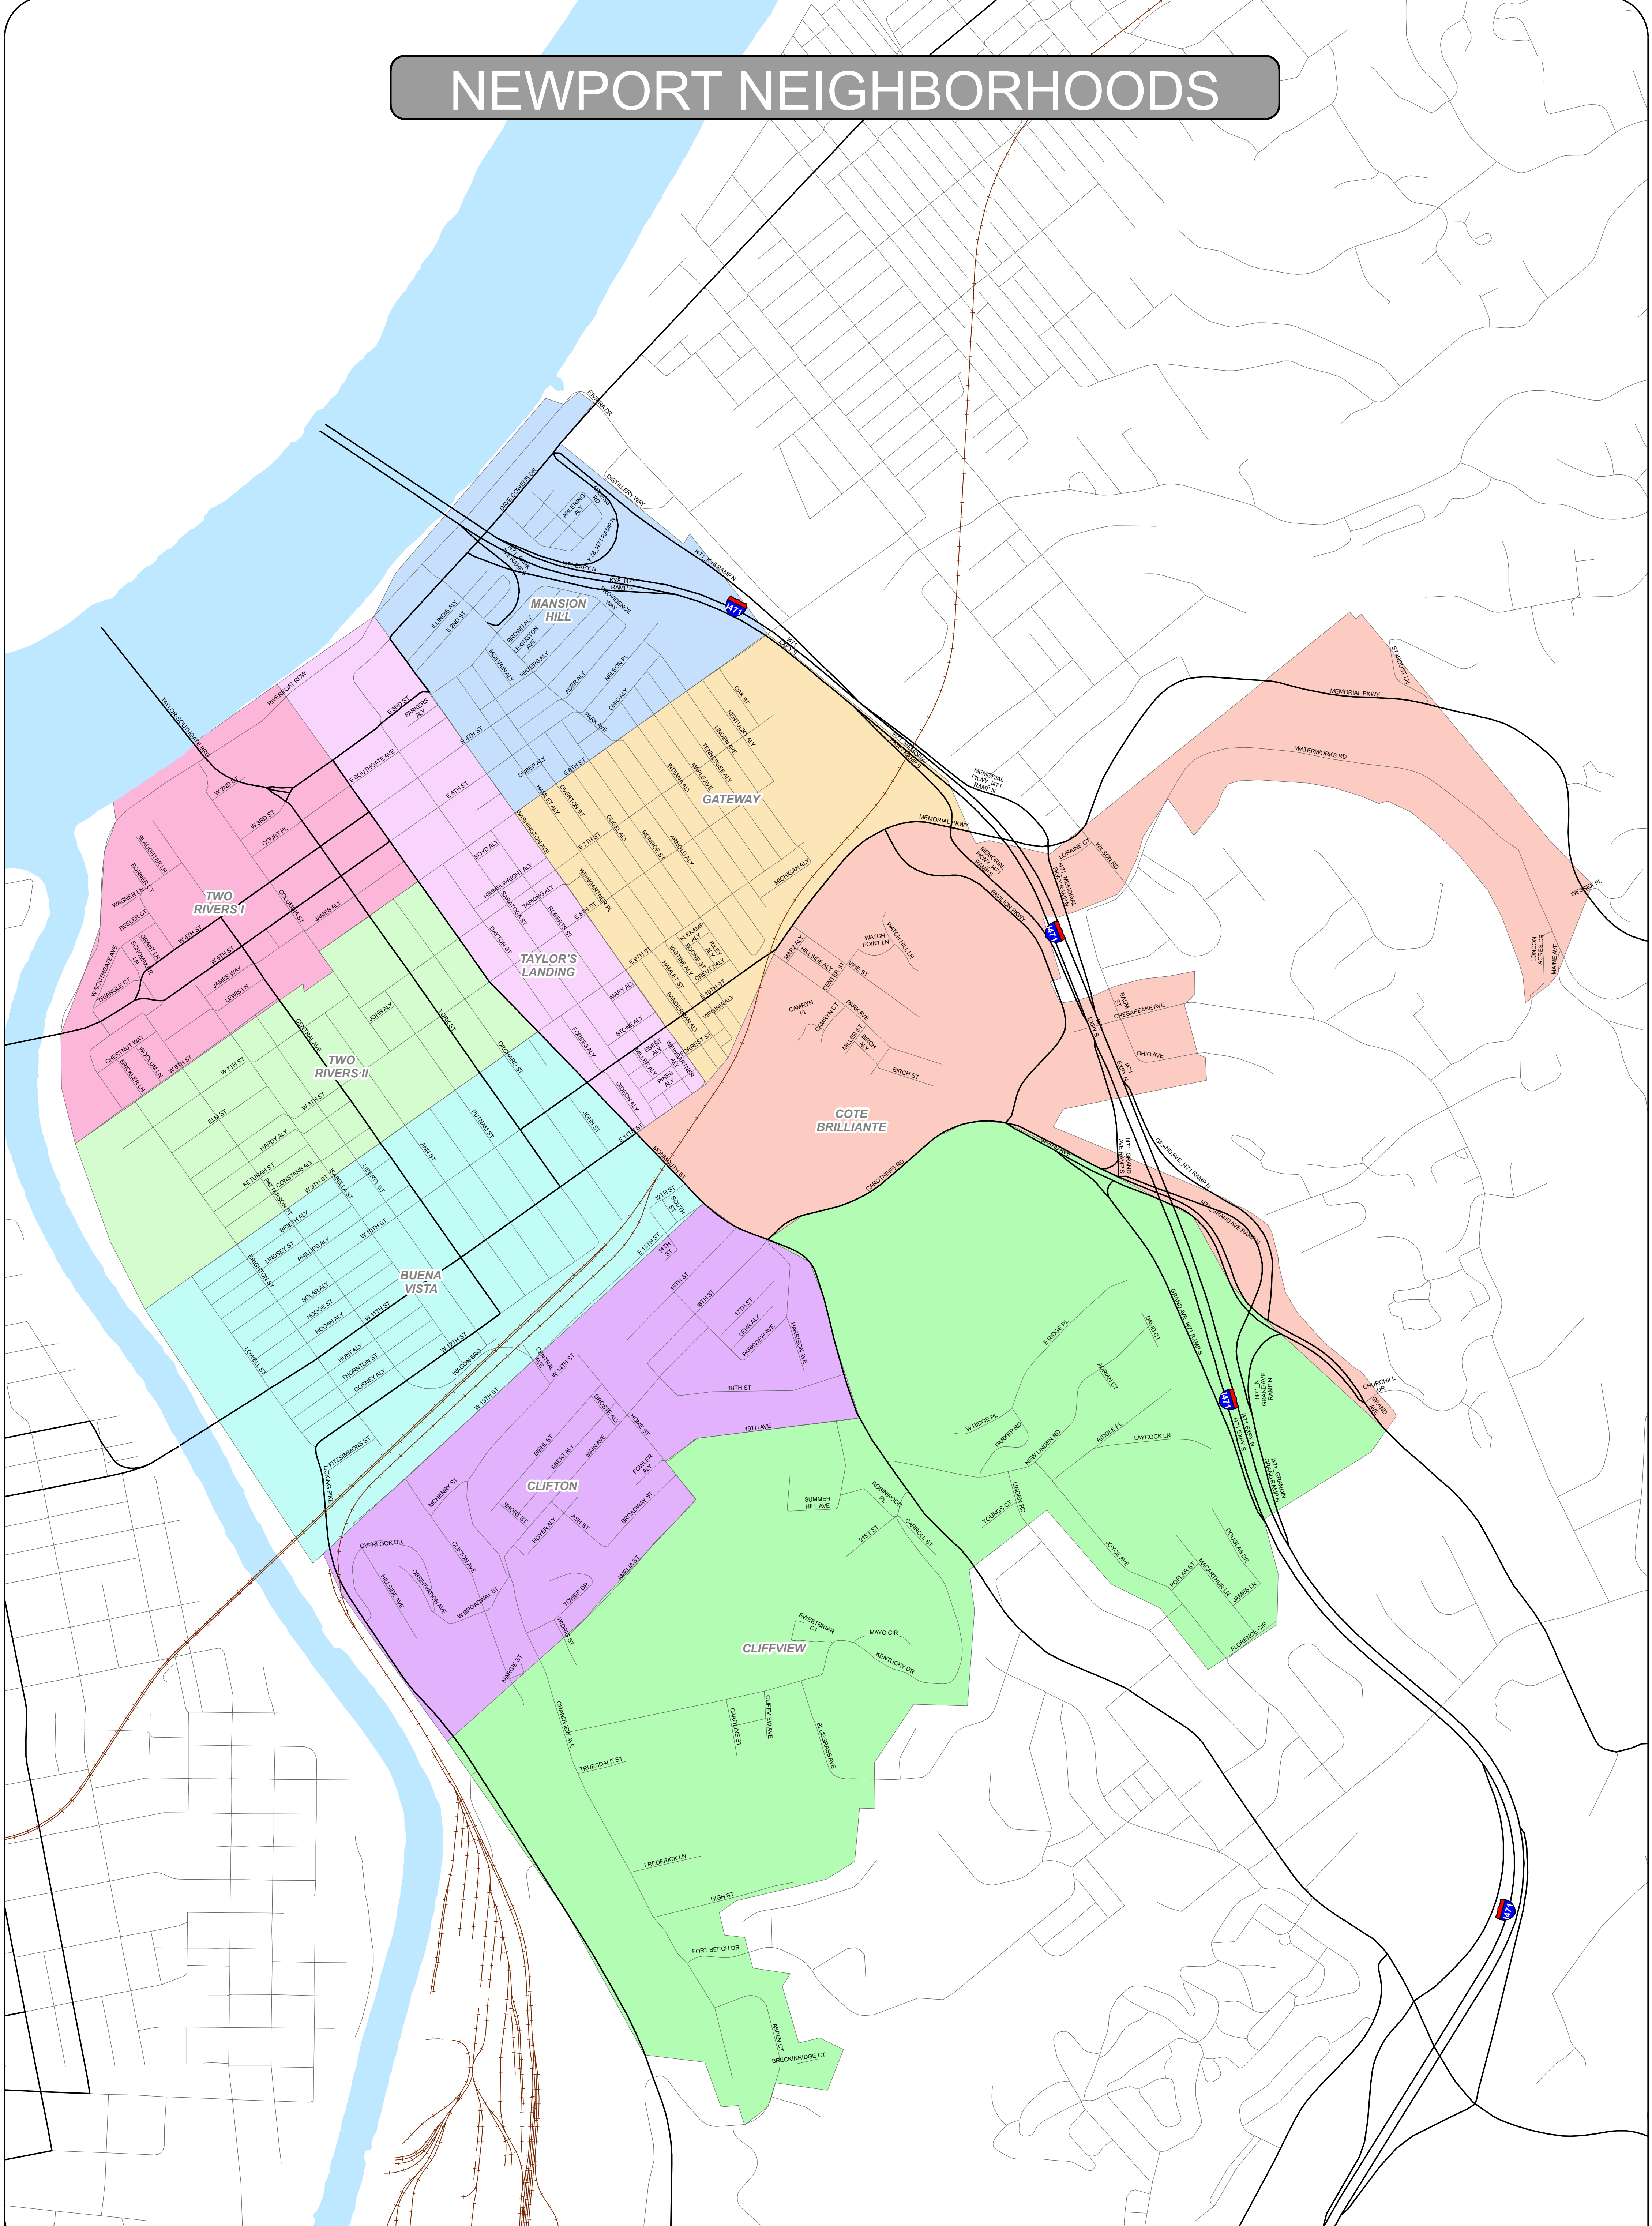

NEWPORT NEIGHBORHOODS

Legend

- Railroad
- US and State Hwy
- County and Local Roadways
- River

0 550 1,100
 Feet

Parcel data provided by CCPVA, PCPVA and LINK-GIS.
 2332 Royal Drive
 Ft. Mitchell, KY 41017
 859-331-8980
 Office hours M-F 8-5
www.linkgis.org
 Date: 11/17/2014

These GIS data are deemed reliable and every effort has been made to ensure their accuracy. They are, however, provided "as is" without warranty of correctness, timeliness, reliability, or completeness. Map elements do not represent a legal survey of land. Use of these data for any purpose should be with an acknowledgement of their limitations, including the fact that they are dynamic in nature and in a constant state of maintenance. Field investigation may be necessary.