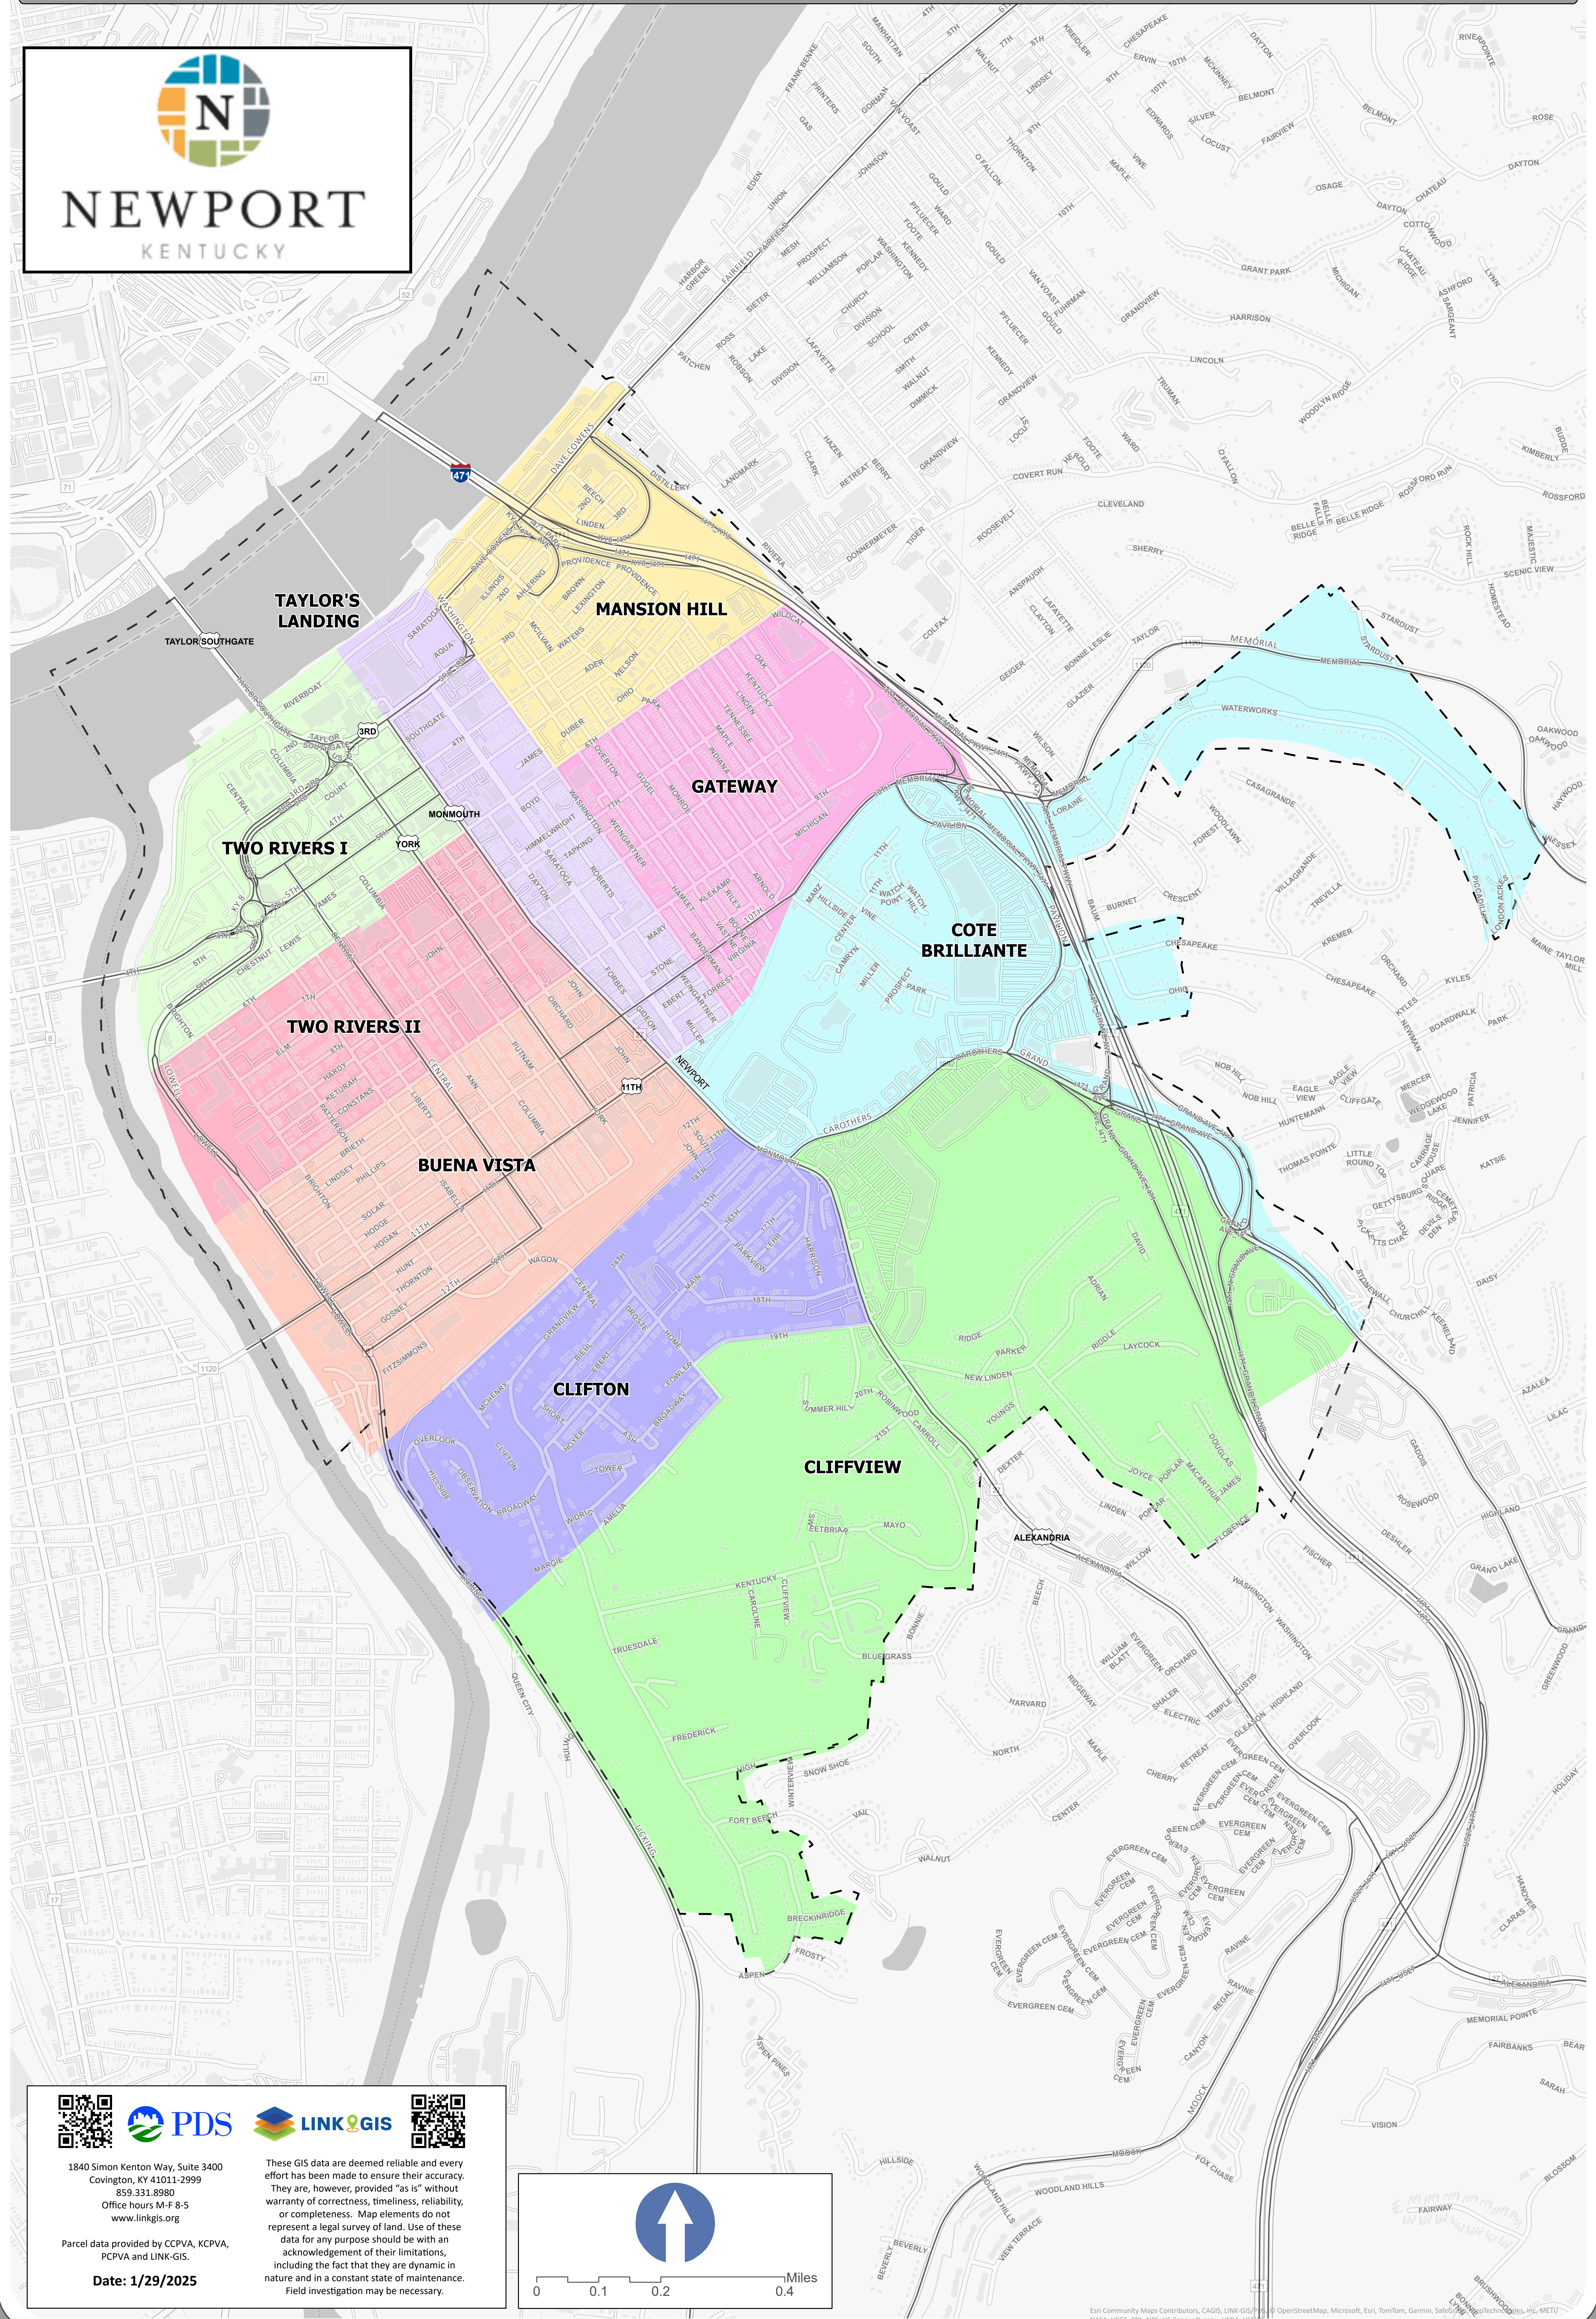

City of Newport Neighborhoods

1840 Simon Kenton Way, Suite 3400
Covington, KY 41011-2999
859.331.8980
Office hours M-F 8-5
www.linkgis.org

Parcel data provided by CCPVA, KCPVA,
PCPVA and LINK-GIS.

Date: 1/29/2025