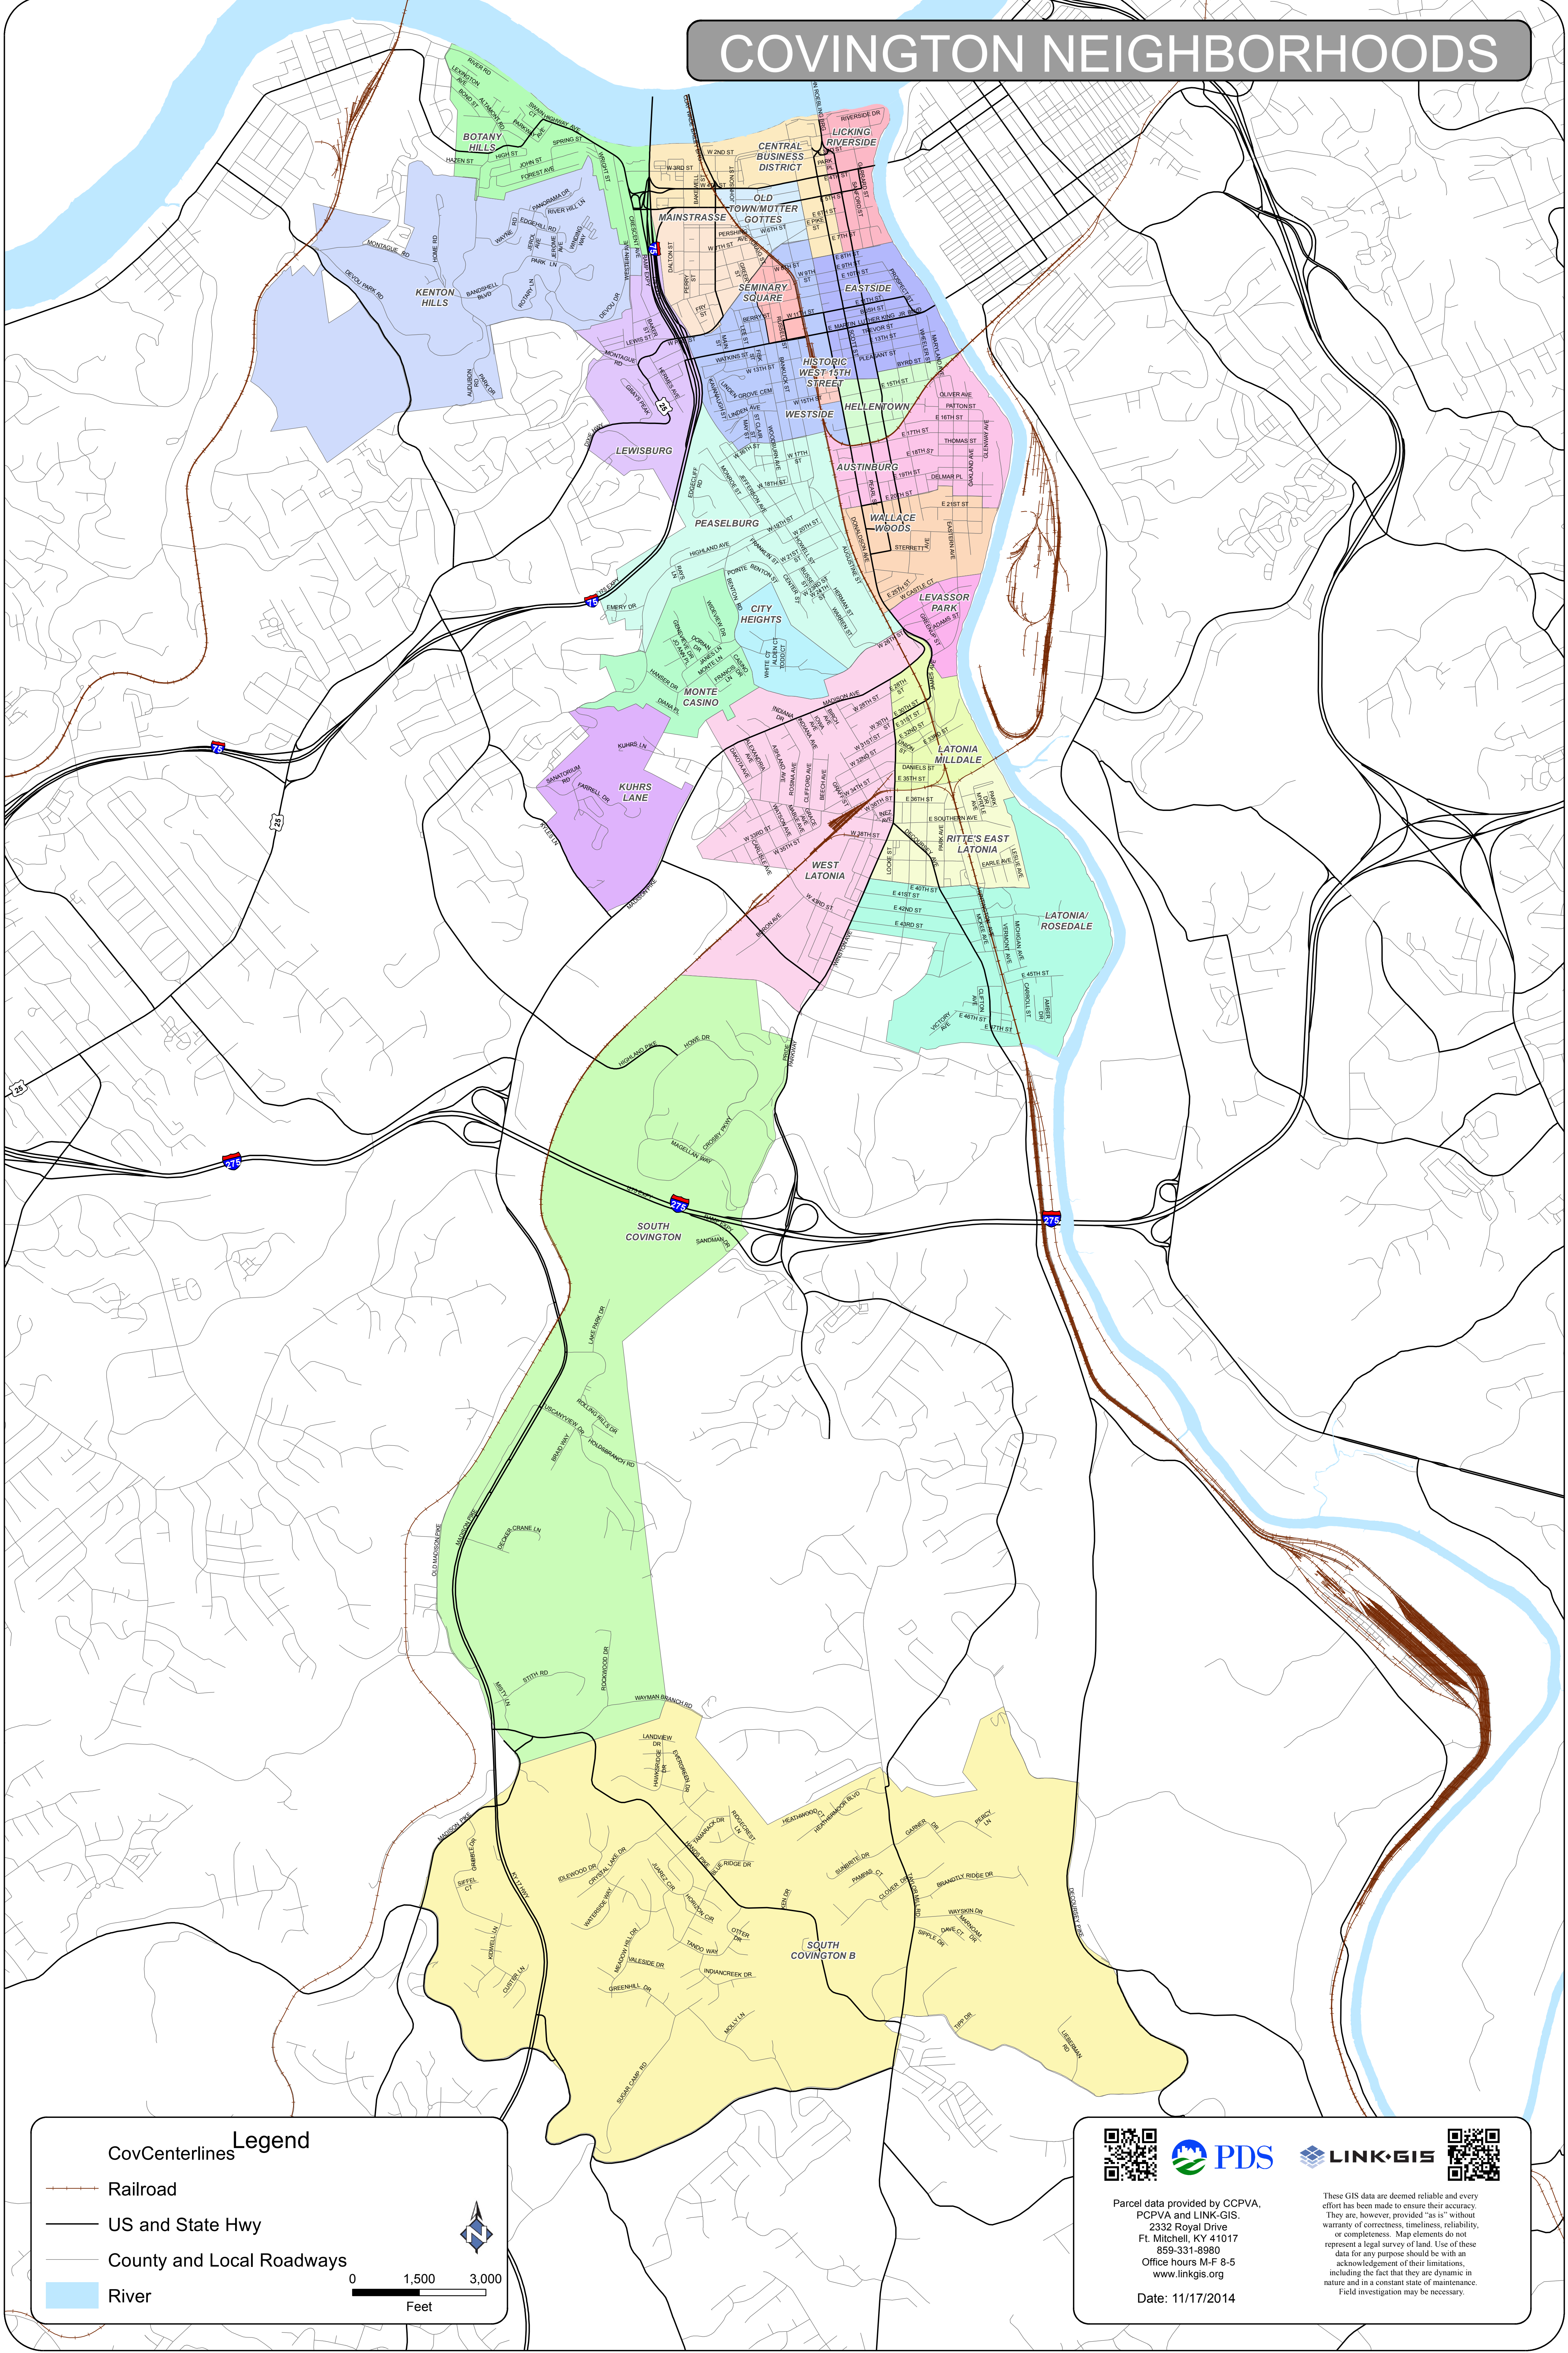

COVINGTON NEIGHBORHOODS

Legend

- CovCenterlines
- Railroad
- US and State Hwy
- County and Local Roadways
- River

0 1,500 3,000
Feet

Parcel data provided by CCPVA, PCPVA and LINK-GIS.
 2332 Royal Drive
 Ft. Mitchell, KY 41017
 859-331-8980
 Office hours M-F 8-5
 www.linkgis.org
 Date: 11/17/2014

These GIS data are deemed reliable and every effort has been made to ensure their accuracy. They are, however, provided "as is" without warranty of correctness, timeliness, reliability, or completeness. Map elements do not represent a legal survey of land. Use of these data for any purpose should be with an acknowledgement of their limitations, including the fact that they are dynamic in nature and in a constant state of maintenance. Field investigation may be necessary.