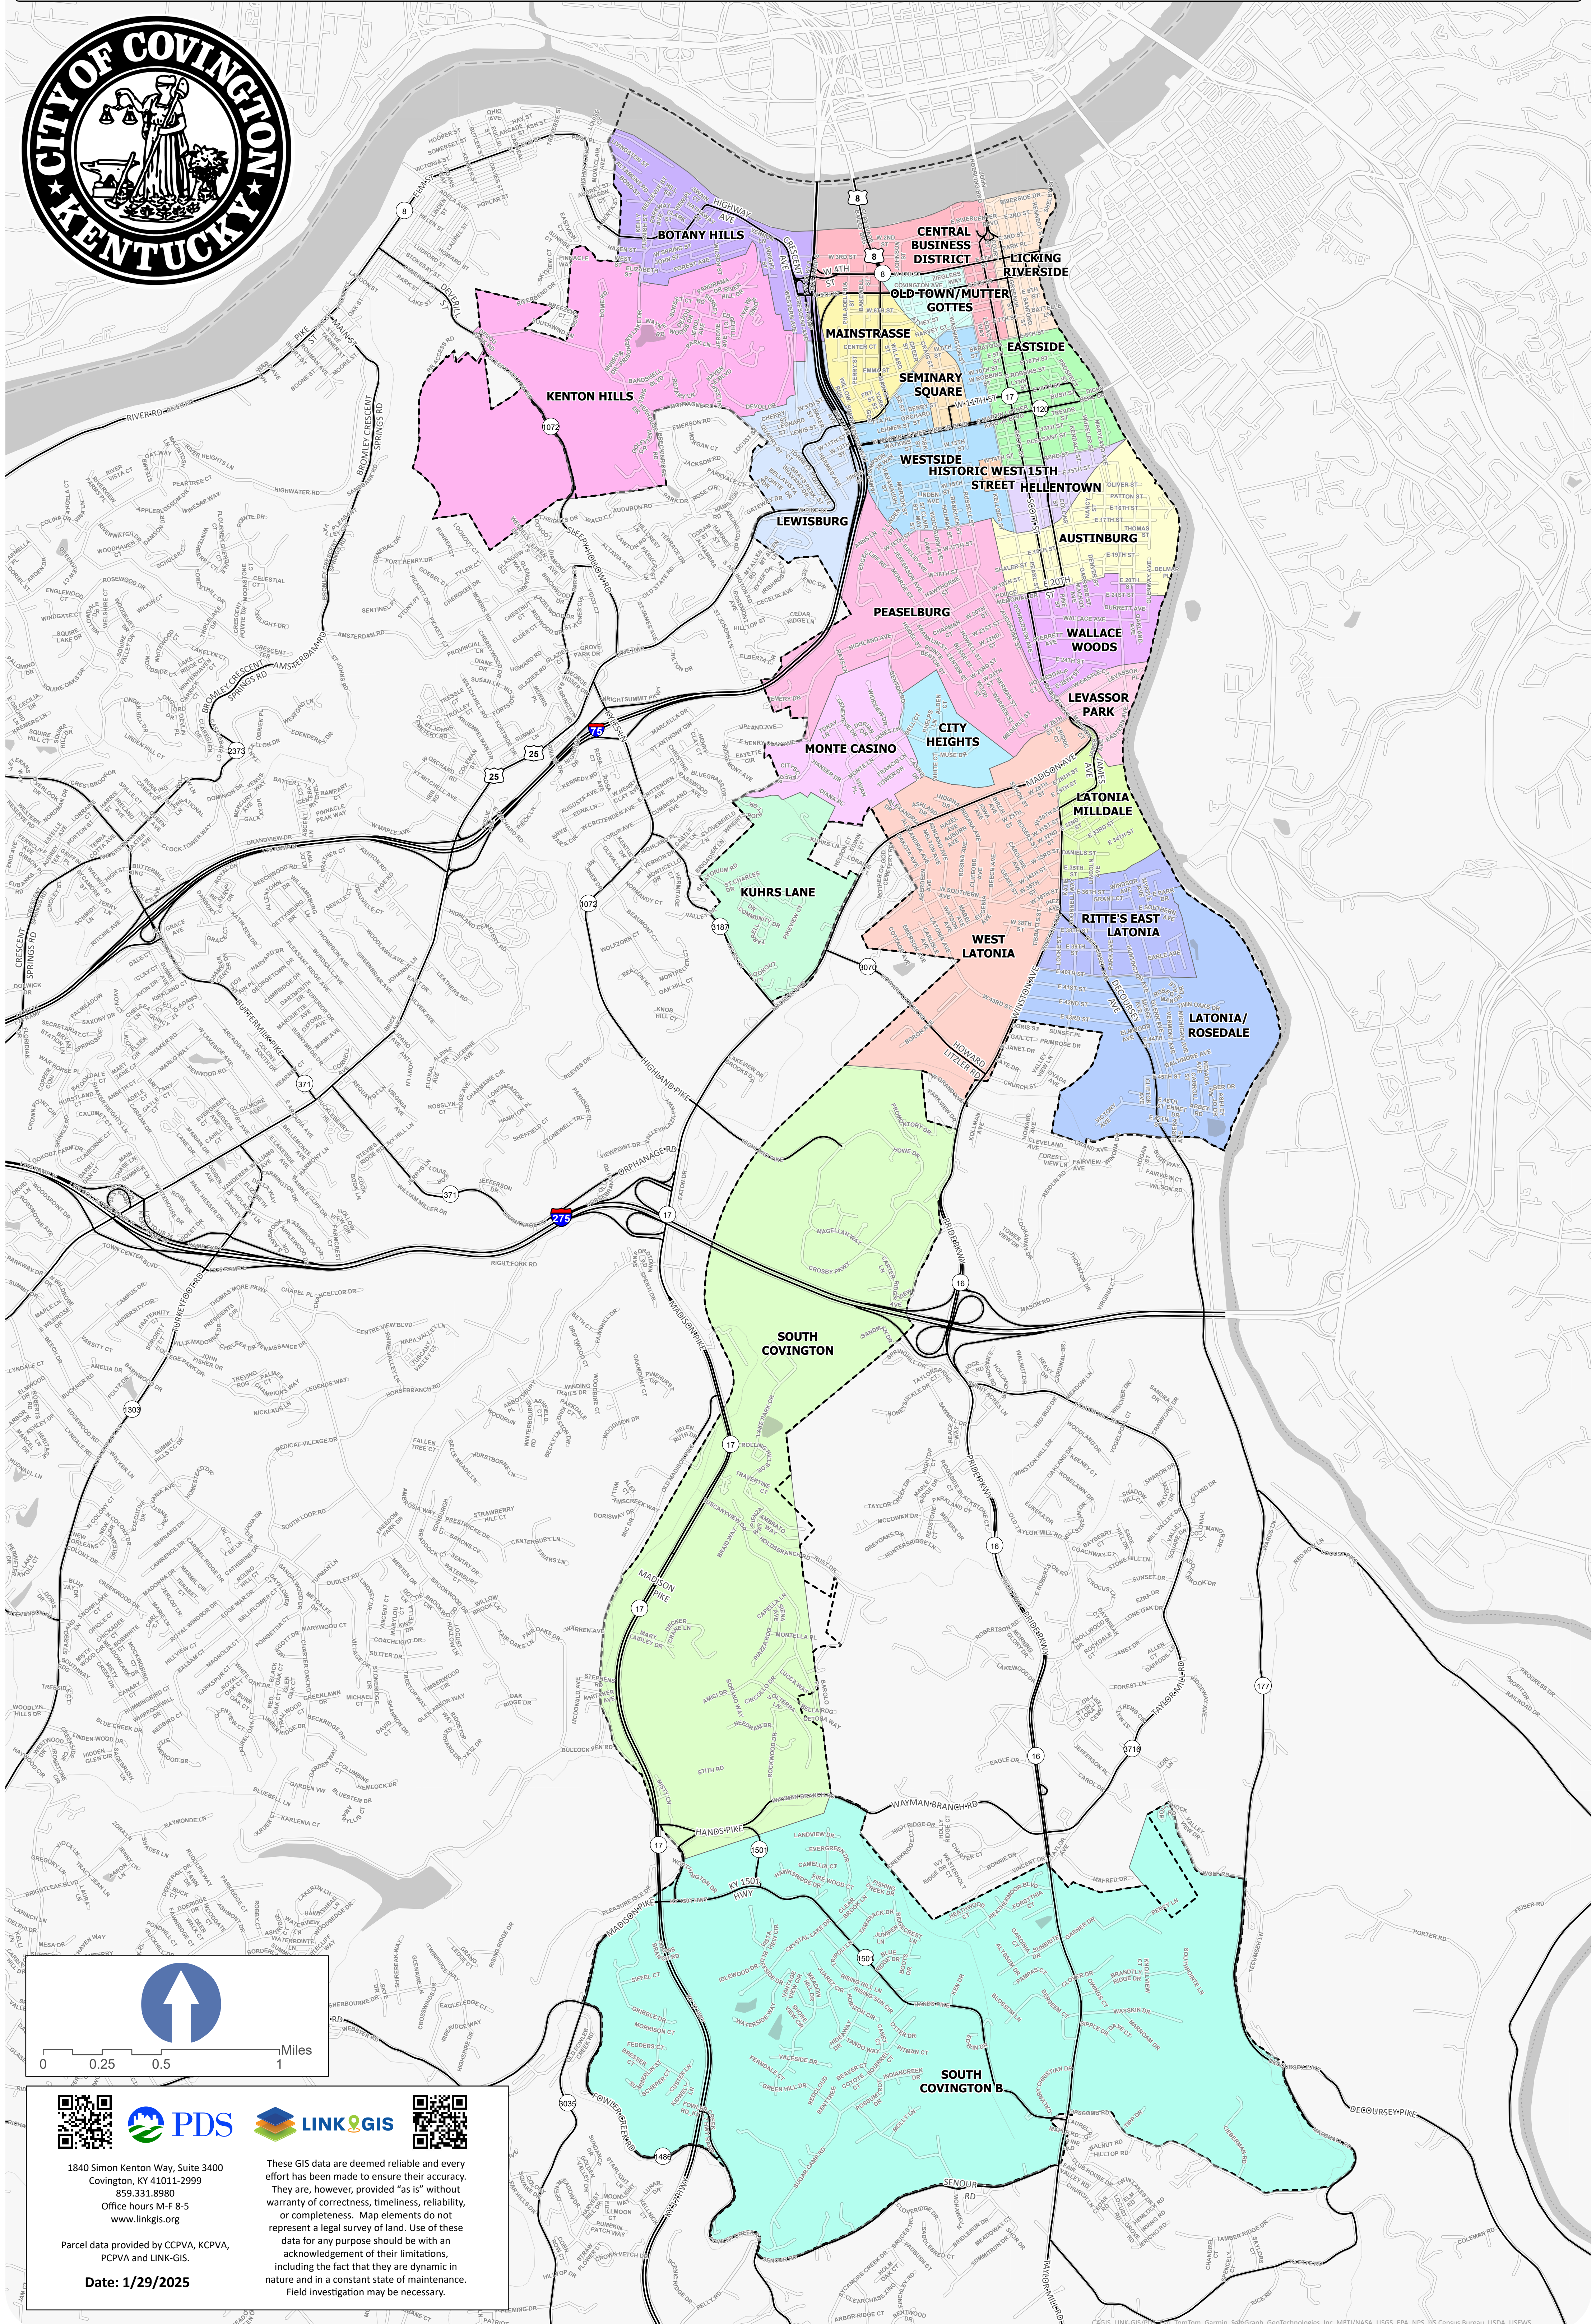

City of Covington Neighborhoods

1840 Simon Kenton Way, Suite 3400
Covington, KY 41011-2999
859.331.8980
Office hours M-F 8-5
www.linkgis.org

Parcel data provided by CCPVA, KCPVA,
PCPVA and LINK-GIS.

Date: 1/29/2025